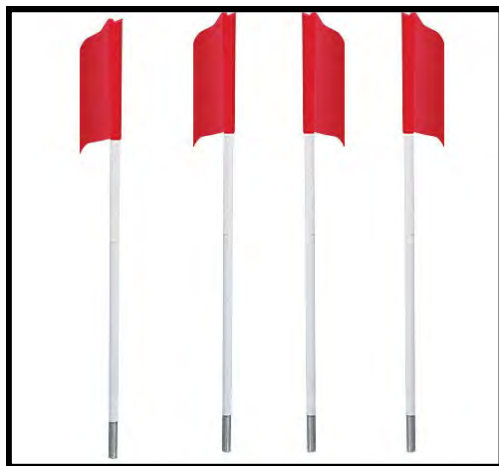

Marking Systems & Tape Measures

	Page(s)
MarkSmart Lining Systems & Components.....	2-5
CHAMPRO Football Yard Markers, Pylons, Deluxe Down Box & Chain Sets.....	6
CHAMPRO Soccer Corner Flags.....	7
CHAMPRO Marker Cones & Marker Disc.....	8
JAYPRO Soccer Corner Flags, Coaching Sticks, Cones, Discs & Field ID Markers.....	9
Open Reel Tape Measures.....	10