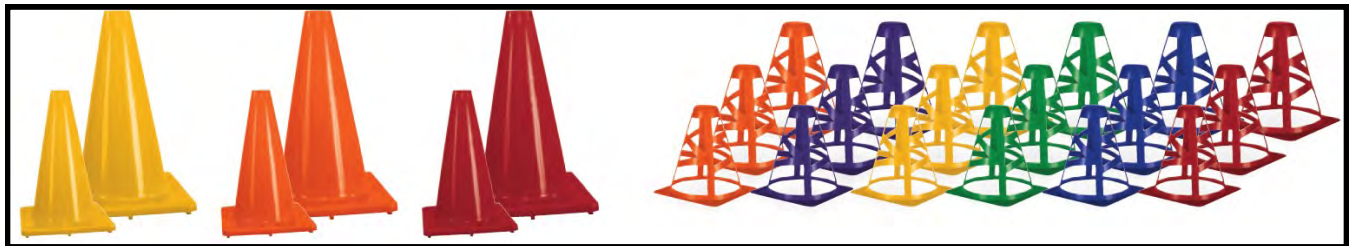

Marking Systems & Tape Measures

	Page(s)
MarkSmart Lining Systems & Components.....	2-5
CHAMPRO Football Yard Markers, Pylons, Deluxe Down Box & Chain Sets.....	6
CHAMPRO Soccer Corner Flags.....	7
CHAMPRO Marker Cones & Marker Disc.....	8
JAYPRO Soccer Corner Flags, Coaching Sticks, Cones, Discs & Field ID Markers.....	9
Open Reel Tape Measures.....	10