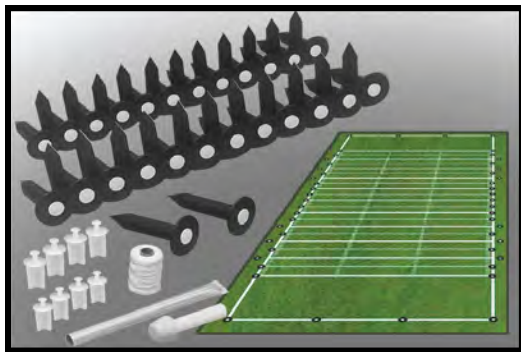

Marking Systems & Tape Measures

	Page(s)
MarkSmart Lining Systems & Components.....	2-5
CHAMPRO Football Yard Markers, Pylons, Deluxe Down Box & Chain Sets.....	6
CHAMPRO Soccer Corner Flags.....	7
CHAMPRO Marker Cones & Marker Disc.....	8
JAYPRO Soccer Corner Flags, Coaching Sticks, Cones, Discs & Field ID Markers.....	9
Open Reel Tape Measures.....	10

BEAM CLAY®

MarkSmart™ Field Marking Systems

WHOLESALE PRICE LIST

The MARKSMART™ Field Marking System

Step-by-step guide to eliminate repeated measuring and staking.
From now on...
Just connect the dots.

Any Time is the RIGHT TIME to Mark Your Fields PRE-SEASON:

- Is easily installed and permanently locates critical line intersections.
- Accepts a Lining peg which, with string attached, provides plumb line for lining fields.
- Holds or anchors Game-Day Field Markers on the windiest of days.