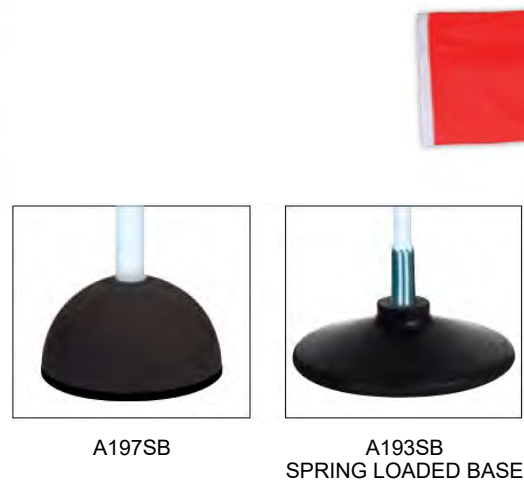

BEAM CLAY®

CHAMPRO SOCCER CORNER FLAGS

WHOLESALE PRICE LIST
EFFECTIVE: JANUARY 1, 2021

A197RB

A193RB
SPRING LOADED BASE

A197SB

A193SB
SPRING LOADED BASE

CORNER FLAGS WITH RUBBER BASES