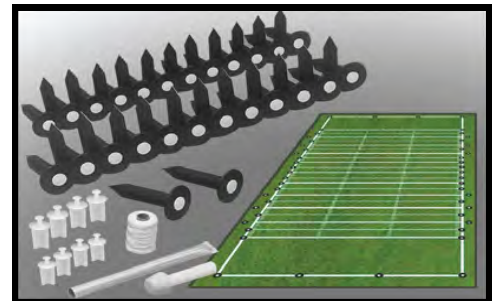

INTRAMURAL/CLUB SPORT SET

Most Intramural & Club Sports require 14 line intersection reference points on the field. Everything you need to establish permanent reference locations for Flag Football, Lacrosse, Field Hockey, Rugby and other sports fields. Set includes:

- 14 sockets w/plugs
- Installation Accessory Kit (IAK)

#ILP-14

\$86

FOOTBALL FIELD SET

To properly mark a Professional, College or High School Football field, there are 50 critical reference points. Set includes:

- 50 sockets w/plugs
- Installation Accessory Kit (IAK)

#FLP-50

\$275

SOCCER FIELD SET

Provides all the necessary tools & products to establish permanent reference points for a regulation soccer field. Set includes: