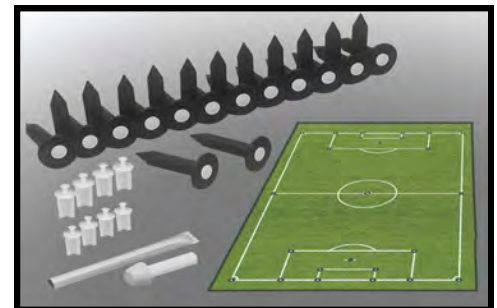

- 14 sockets w/plugs
- Installation Accessory Kit (IAK)

#ILP-14

\$86

FOOTBALL FIELD SET

To properly mark a Professional, College or High School Football field, there are 50 critical reference points. Set includes:

- 50 sockets w/plugs
- Installation Accessory Kit (IAK)

#FLP-50

\$275

SOCCER FIELD SET

Provides all the necessary tools & products to establish permanent reference points for a regulation soccer field. Set includes:

- 25 sockets w/plugs
- Installation Accessory Kit (IAK)

#SLP-25

\$142

YOUR "ONE-STOP" SOURCE FOR AMERICA'S BASEBALL, SOFTBALL & SPORTS SURFACES & SUPPLIES!

PRICES SUBJECT TO CHANGE & AVAILABILITY PLUS SHIPPING | VOLUME DISCOUNTS AVAILABLE | COOPERATIVE PURCHASING CONTRACT PRICING FOR 50 STATES