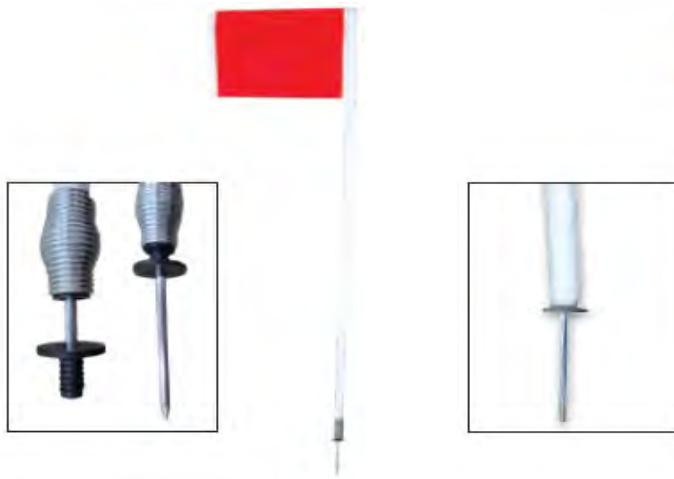

DELUXE OFFICIAL CORNER FLAG

A197 SET OF 4 $52/SET
A197RSE 4 REPL. FLAGS $15/SET
· Steel peg base with spring
· 1" diameter pole

OFFICIAL CORNER FLAG

A199 SET OF 4 $54/SET
A197RSE 4 REPL. FLAGS $15/SET
· Steel peg base
· 1" diameter pole